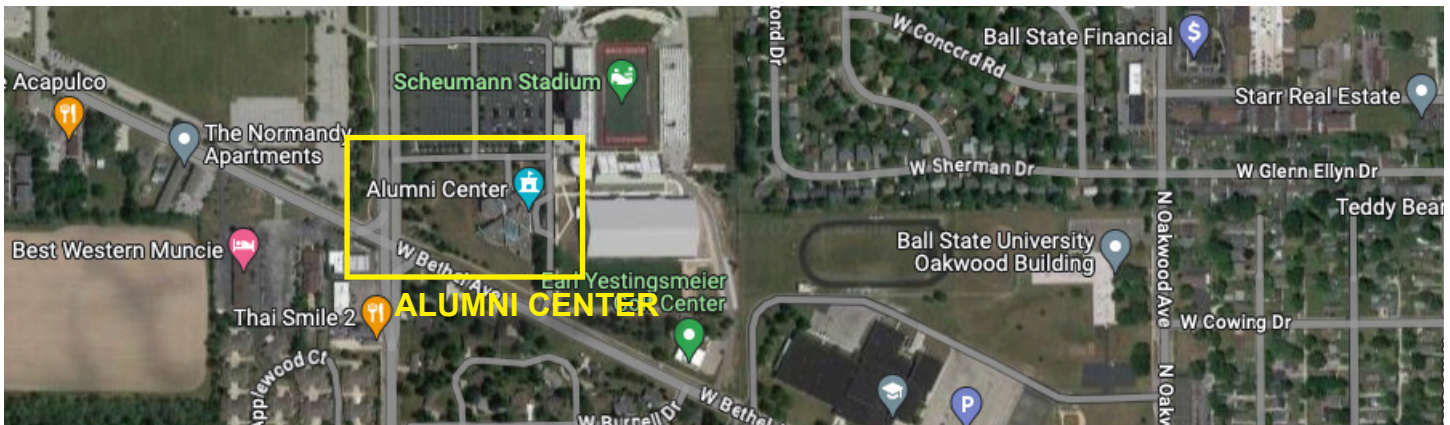

# Charles W. Brown Planetarium

[Get Directions](#)

## TUESDAY RECEPTION

We will have a Ball State shuttle running to and from the Architecture building and the Planetarium.

# Alumni Center

[Get Directions](#)

# Venue Overview Map