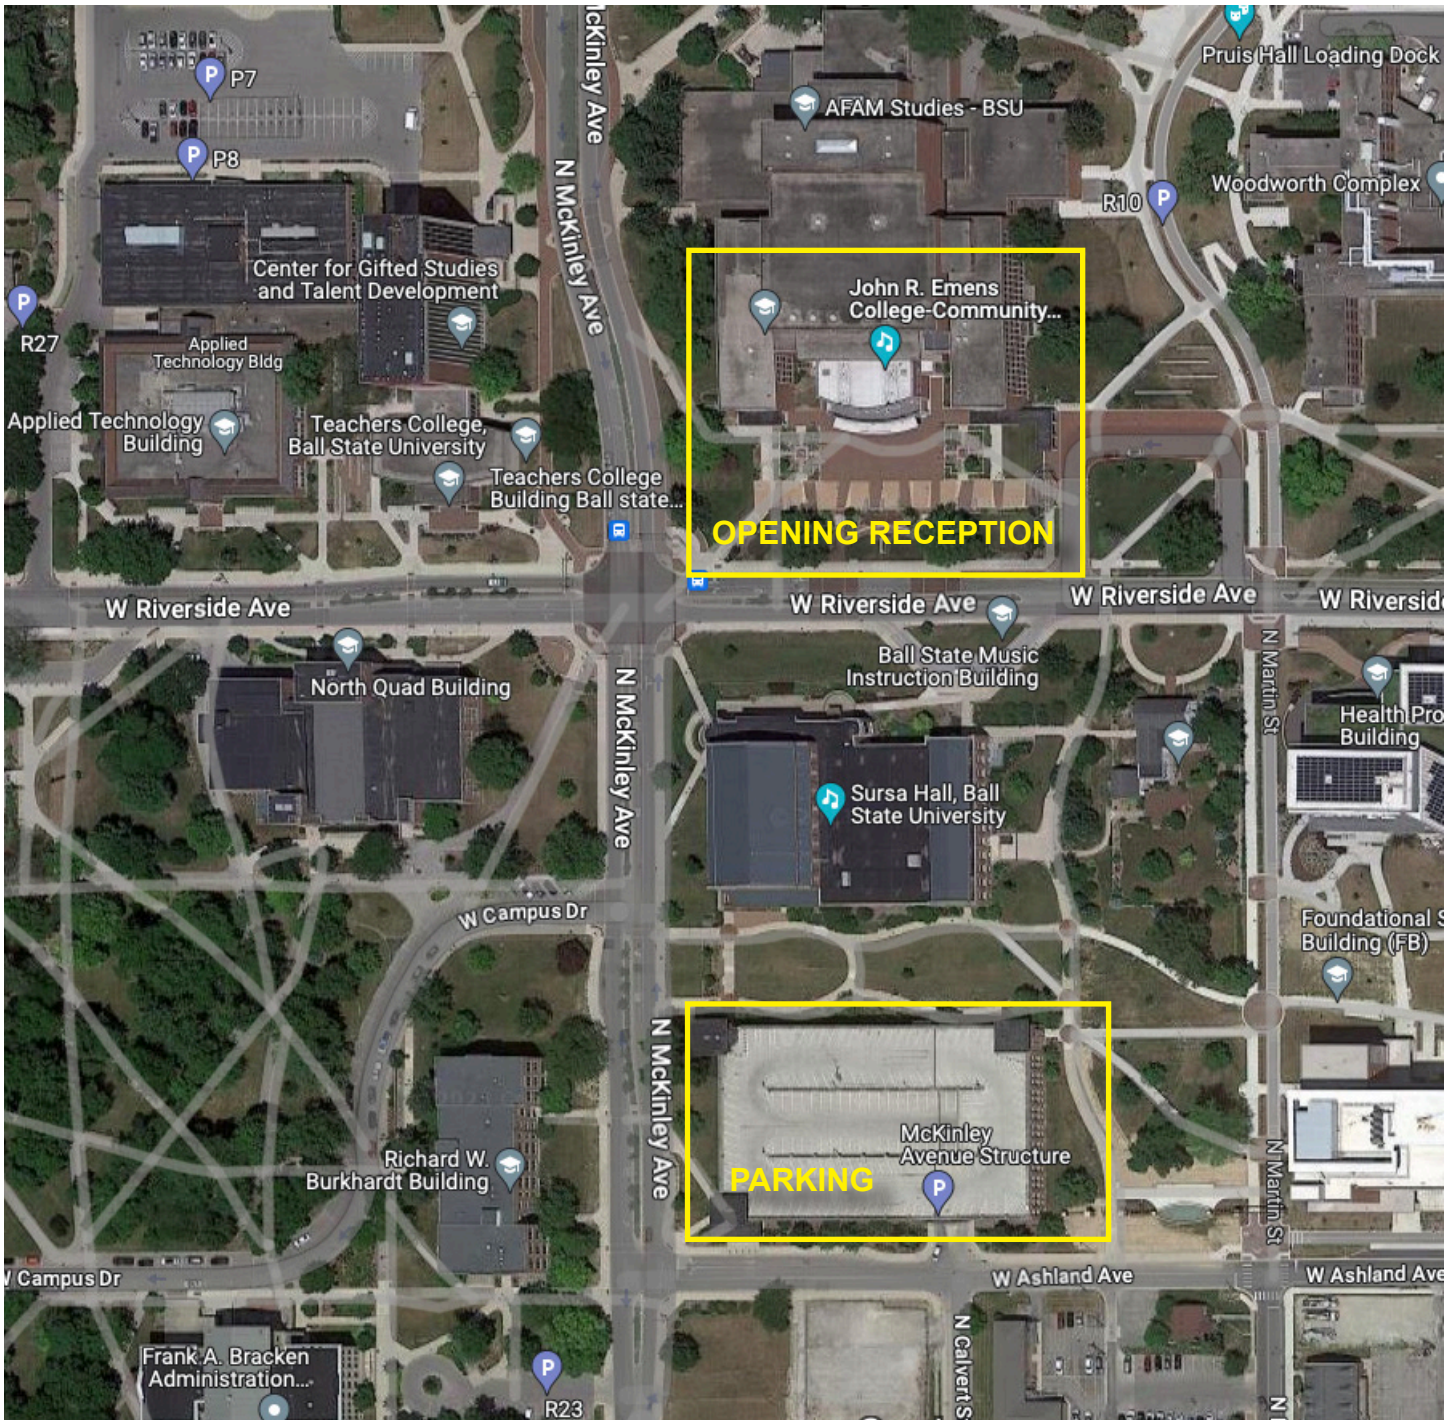

Emens Auditorium

[Get Directions](#)

REGISTRATION OPENING RECEPTION

The Opening Reception will be held in Emens Auditorium's Hospitality Suite, second floor. *Marked parking area is a parking garage. If you registered for a parking pass, stop by Emens and pull in the loop to pick up the parking pass.*